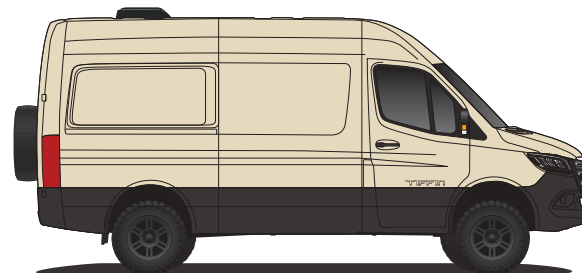

FLOOR PLAN

GH1

PREMIUM PAINT SYSTEM

ARCTIC WHITE

BLUE GREY

PEBBLE TAN

SELENITE GREY

Interior Décor