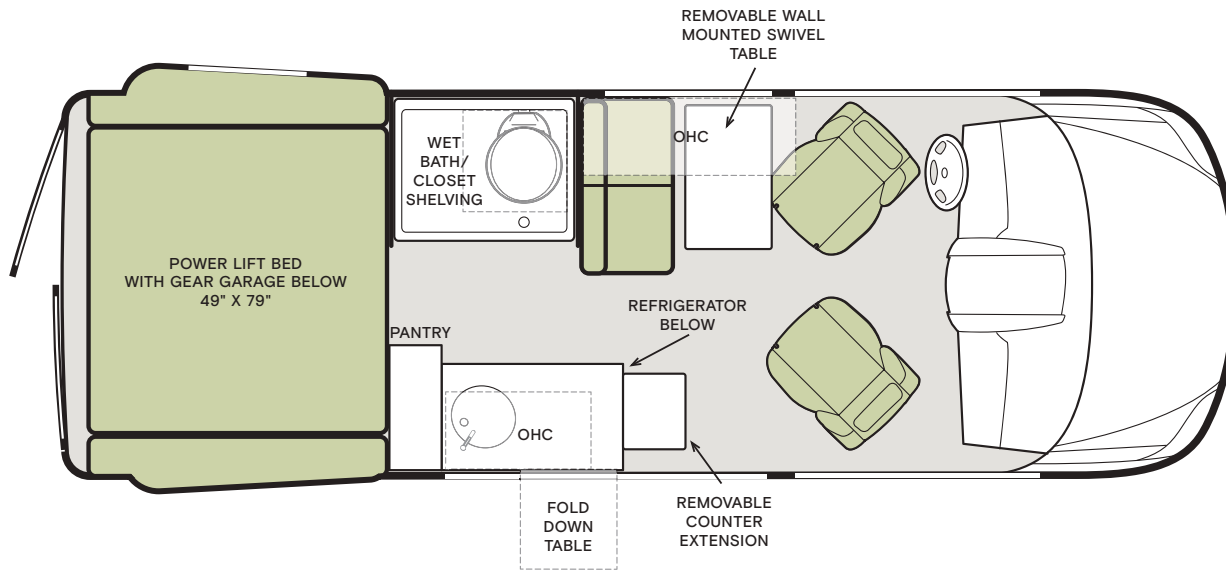

FLOOR PLAN

GH1